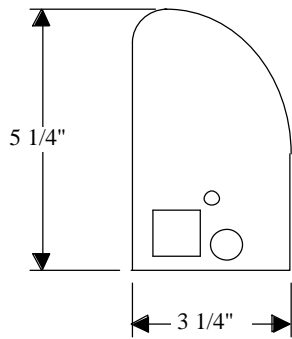

2200 SERIES

MOUNTING - Complete with knockouts for surface mounting. Conduit knockouts are supplied on back.

ELECTRICAL - Furnished standard with UL listed ballasts, for 120 Volt 60 Hz A.C. operation. Other voltages and accessories available. Fixtures bear the I.B.E.W., A.F. of L., and Underwriters' Laboratories, Inc. labels.

APPLICATION - An ideal unit for lavatories, corridors and utility areas. Suitable for wall or ceiling mounting, can be mounted vertically or horizontally.

CONSTRUCTION - Wireway and ends die-formed of code gauge steel, finished in polished chrome-plated steel. Reflector is removable for easy access to electrical components. Other finishes available upon request.