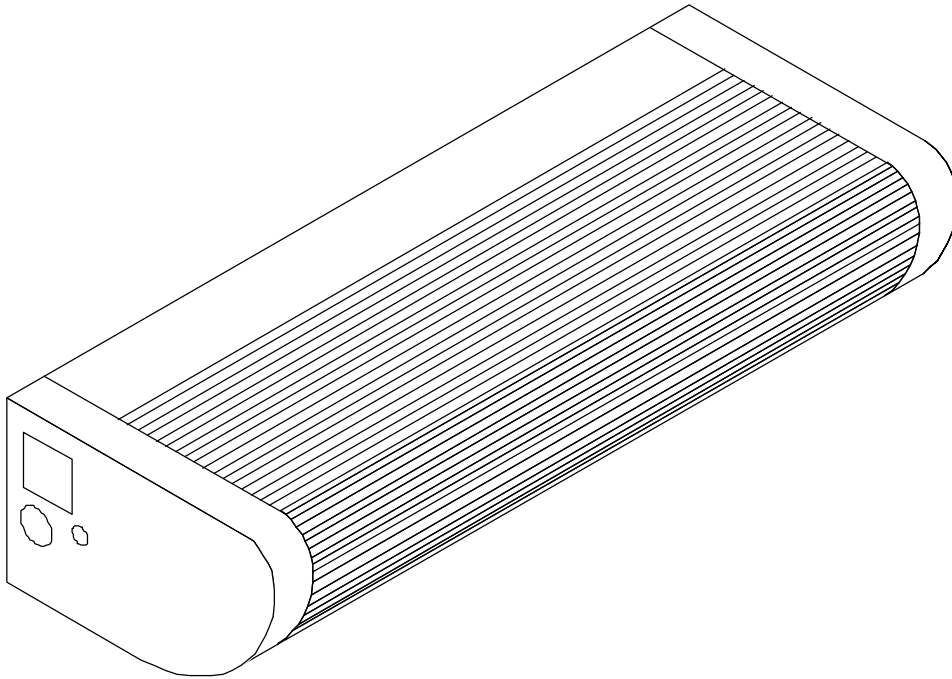

2200 SERIES

MOUNTING - Complete with knockouts for surface mounting. Conduit knockouts are supplied on back.

ELECTRICAL - Furnished standard with UL listed ballasts, for 120 Volt 60 Hz A.C. operation. Other voltages and accessories available. Fixtures bear the I.B.E.W., A.F. of L., and Underwriters' Laboratories, Inc. labels.

APPLICATION - An ideal unit for lavatories, corridors and utility areas. Suitable for wall or ceiling mounting, can be mounted vertically or horizontally.

CONSTRUCTION - Wireway and ends die-formed of code gauge steel, finished in polished chrome-plated steel. Reflector is removable for easy access to electrical components. Other finishes available upon request.