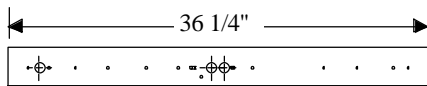

2200 SERIES

MOUNTING - Complete with knockouts for surface mounting. Conduit knockouts are supplied on back.

ELECTRICAL - Furnished standard with UL listed ballasts, for 120 Volt 60 Hz A.C. operation. Other voltages and accessories available. Fixtures bear the I.B.E.W., A.F. of L., and Underwriters' Laboratories, Inc. labels.

APPLICATION - An ideal unit for lavatories, corridors and utility areas. Suitable for wall or ceiling mounting, can be mounted vertically or horizontally.

CONSTRUCTION - Wireway and ends die-formed of code gauge steel, finished in polished chrome-plated steel. Reflector is removable for easy access to electrical components. Other finishes available upon request.